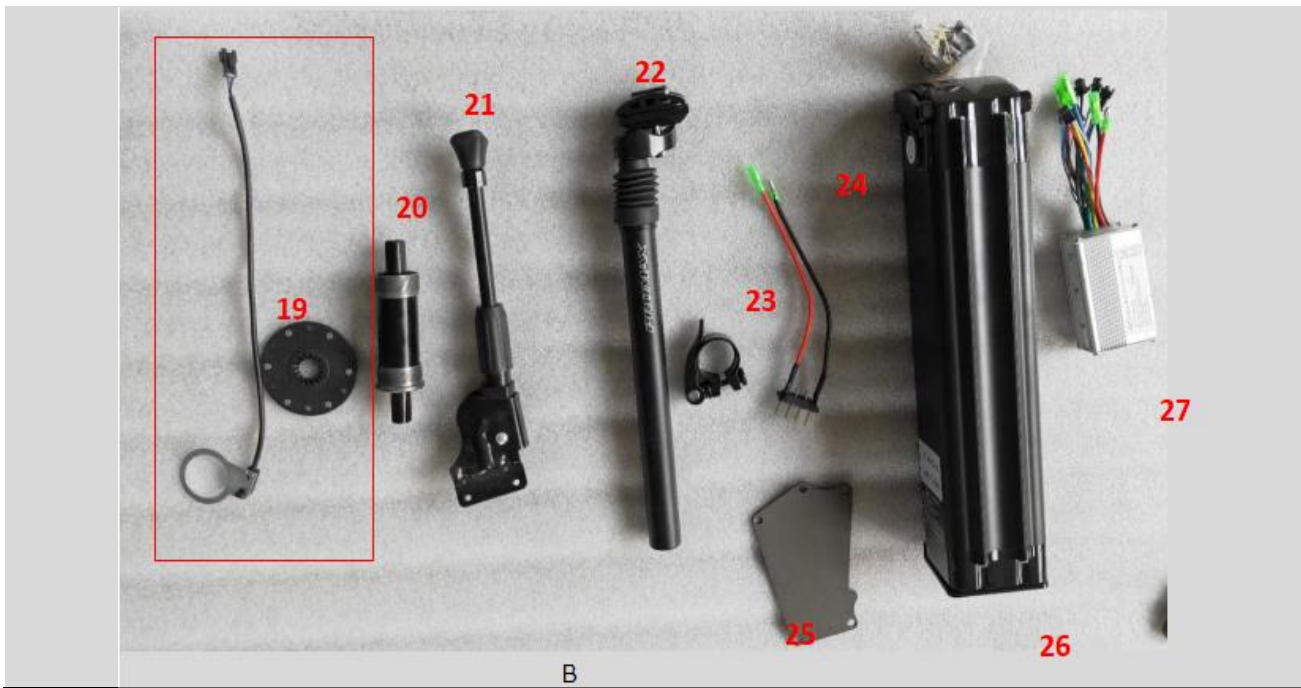

ITEM NO.	PARTS NAME	BAOGL NO.	SPECIFICATION	QTY PER BIKE
1	Frame	BB-01	Aluminum 6061,20"	1
2	Derailleur holder		Silver	1
3	Front suspension	BB-02	black or silver	1
4	Handle stem	BB-03	black	1
5	Head set	BB-06		1

ITEM NO.	PARTS NAME	BAOGL NO.	SPECIFICATION	QTY PER BIKE
6	Handle bar	BB-04	Aluminum	1
7	Grip	BB-205	Rubber,Velo	1
8	Throttle bar	BB-20	Plastic, black	1
9	Shifter	BB-30	Shimano 7speed	1
10	Display	BB-22	3 lever, LED	1
11	Ring	BB-42		1
12	Brake level	BB-21		1
13	Brake line -front(short)	BB-35		1
14	Brake line -rear(long)	BB-36		1
15	Shifter line	BB-37		1
16	Derailleur	BB-831	Shimano 7speed	1
17	Headlight	BB-193	LED,controlled by display	1
18	Headlight cable			1

ITEM NO.	PARTS NAME	BAOGL NO.	SPECIFICATION	QTY PER BIKE
19	Sensor	BB-19	6 magneto	1
20	B.B.axle			1
21	Kickstand	BB-10		1
22	Seatpost	BB-08	Promax	1
23	Clamp, seat post	BB-11	Promax	1
24	Battery contact			1
25	Cover, controller box		Aluminum	1
26	Battery	BB-24	36V,10Ah,black,JKBA	1
27	Controller	BB-18	36V15A	1

ITEM NO.	PARTS NAME	BAOGL NO.	SPECIFICATION	QTY PER BIKE
28	Crank+pod	BB-07	Aluminum	1
29	Rear rack	BB-181	Steel,black	1
30	Chain	BB-16	kmc	1
31	Fender, Rear	BB-189	Plastic,with bracket, hardware for fixing	1
32	Fender,Front	BB-185	Plastic,with bracket, hardware for fixing	1
33	Brake, front	BB-13	Zoom	
34	Brake, Rear	BB-12	Zoom	